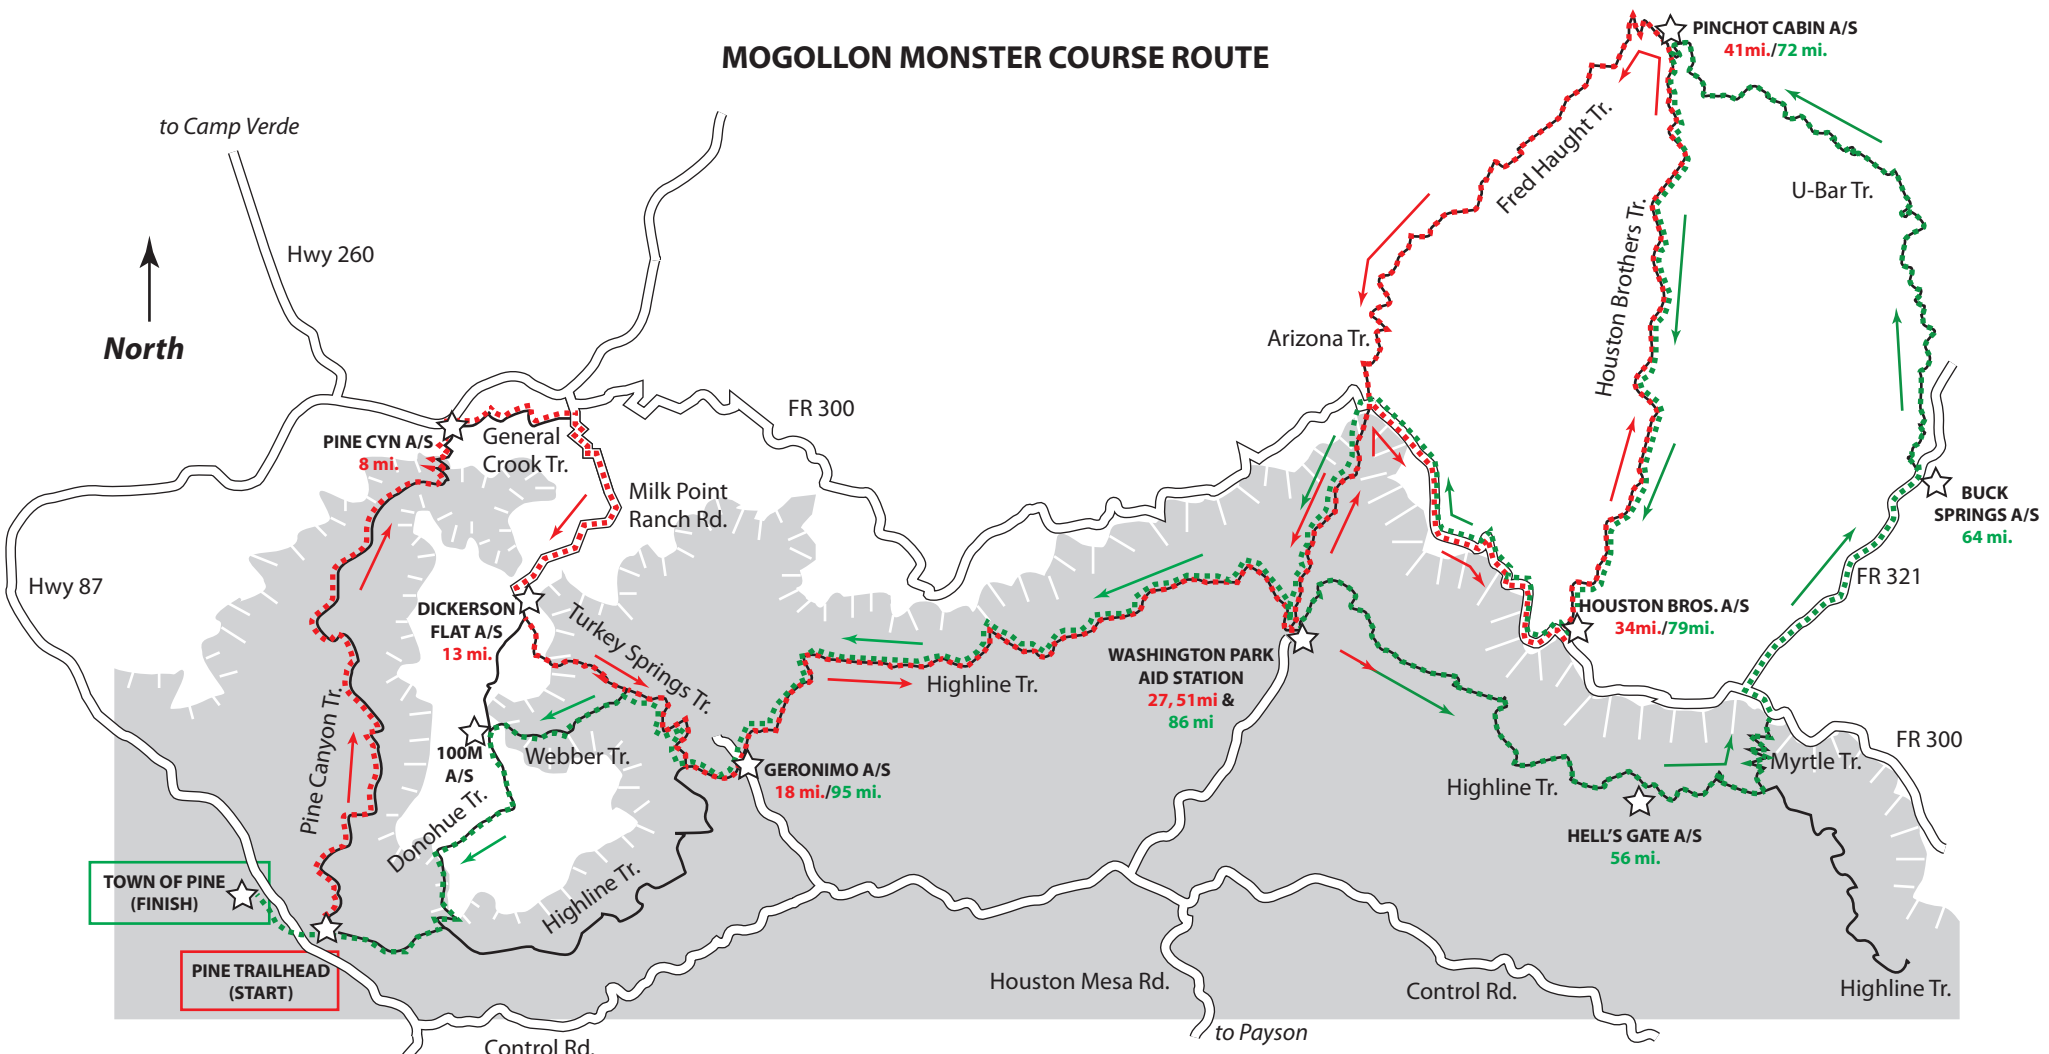

MOGOLLON MONSTER COURSE ROUTE

Approx. Mileage	Description	Approx. Mileage	Description	Approx. Mileage	Description
0.0	START	34.3	Continue on Houston Brothers Trail	79.2	Houston Brothers Trail
7.0	Take Pine Canyon Trail up Rim	41.2	PINCHOT AID STATION	84.0	HOUSTON BROTHERS AID STATION
7.75	Continue up switchbacks of Pine Canyon Trail	42.16	Take left on Fred Haught Trail	86.0	Left on AZ Trail (Power Lines)
8.38	Merge right on unnamed jeep road	42.82	left on FR 95	86.0	WASHINGTON PARK AID STATION
8.38	PINE CANYON AID STATION	48.4	Merges with AZ Trail continue south	94.8	Highline Trail west
9.00	Toward Hwy 87, through fence, turn right before Hwy 87 onto General Crook Trail	48.9	Left past Gen. Springs Cabin follow road under power lines	94.8	GERONIMO AID STATION
9.00	PINE CANYON AID STATION	50.9	Across FR300, down Rim on AZ Trail	96.1 !!	West on Highline Trail
10.46	Toward Hwy 87, through fence, turn right before Hwy 87 onto General Crook Trail	56.1	WASHINGTON PARK AID STATION	98.2 !!	Continue trail straight (north) up Geronimo Trail
13.4	Turn right through fence following General Crook Trail	58.1 !!	Highline Trail east	100.5	Left on West Webber Trail to top of Rim
13.4	DICKENSON FLAT AID STATION	59.9	HELL'S GATE AID STATION	100.9	Left on Milk Ranch Point Rd
15.92	Turkey Spring trail down Rim	59.9	Highline Trail east	103.5	HUNDRED MILE AID STATION
15.92	!! Continue straight down the trail to Geronimo Trail	60.3	Turn left Myrtle Trail up Rim	103.5	Donogue Trail down to Highline Trail
17.92	to Highline Trail	63.8	Left on Forest Road 300 (Rim Rd.)	104.3	Right on Highline Trail
18.4	GERONIMO AID STATION	63.8	Right on Forest Road 321	104.3	PINE TRAILHEAD AID STATION
27.1	Take Highline Trail east	63.8	BUCK SPRINGS AID STATION	105.6	Paved road towards Hwy 87
27.1	WASHINGTON PARK AID STATION	63.9 !!	Barbershop trail	106.0	Under 87 through tunnel
29.1	Take AZ Trail up Rim	65.6	Turn right on U-Bar trail	106.4	Right on Old Country Rd
29.1	WASHINGTON PARK AID STATION	72.0	Dane Springs Water		Left on Hwy 87
34.0	Turn left on Houston Brothers Trail to HOUSTON BROTHERS AID STATION		Continue on U-Bar Trail		FINISH at Ramada on left
			PINCHOT CABIN AID STATION		